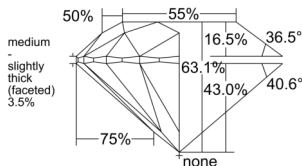

GIA®

FACSIMILE

GIA REPORT 1525797839

Verify this report at GIA.edu

GIA NATURAL DIAMOND DOSSIER®

July 14, 2025
GIA Report Number 1525797839
Shape and Cutting Style ..... Round Brilliant
Measurements ..... 5.60 - 5.65 x 3.55 mm

GRADING RESULTS

Carat Weight ..... 0.70 carat
Color Grade ..... G
Clarity Grade VVS1
Cut Grade ..... Excellent

ADDITIONAL GRADING INFORMATION

Polish ..... Excellent
Symmetry ..... Excellent
Fluorescence ..... None
Clarity Characteristics ..... Pinpoint, Feather
Inscription(s): GIA 1525797839

PROPORTIONS

Profile to actual proportions