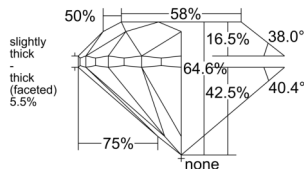

GIA®

FACSIMILE

GIA REPORT 1525778121

Verify this report at GIA.edu

GIA NATURAL DIAMOND DOSSIER®

July 24, 2025
GIA Report Number 1525778121
Shape and Cutting Style ..... Round Brilliant
Measurements ..... 4.89 - 4.95 x 3.18 mm

GRADING RESULTS

Carat Weight ..... 0.50 carat
Color Grade ..... G
Clarity Grade VS2
Cut Grade ..... Very Good

ADDITIONAL GRADING INFORMATION

Polish ..... Very Good
Symmetry ..... Very Good
Fluorescence ..... None
Clarity Characteristics ..... Cloud
Inscription(s): GIA 1525778121

PROPORTIONS

Profile to actual proportions