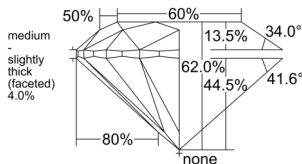

GIA®

FACSIMILE

GIA REPORT 1525721119

Verify this report at GIA.edu

GIA NATURAL DIAMOND DOSSIER®

July 18, 2025
GIA Report Number 1525721119
Shape and Cutting Style ..... Round Brilliant
Measurements ..... 5.65 - 5.68 x 3.51 mm

GRADING RESULTS

Carat Weight ..... 0.70 carat
Color Grade ..... H
Clarity Grade S11
Cut Grade ..... Excellent

ADDITIONAL GRADING INFORMATION

Polish ..... Excellent
Symmetry ..... Excellent
Fluorescence ..... None
Clarity Characteristics..... Crystal, Feather, Cloud
Inscription(s): GIA 1525721119

PROPORTIONS

Profile to actual proportions