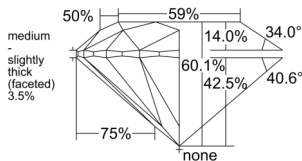

GIA®

FACSIMILE

GIA REPORT 1525481736

Verify this report at GIA.edu

GIA NATURAL DIAMOND DOSSIER®

June 13, 2025
GIA Report Number 1525481736
Shape and Cutting Style ..... Round Brilliant
Measurements ..... 4.35 - 4.37 x 2.62 mm

GRADING RESULTS

Carat Weight ..... 0.30 carat
Color Grade ..... D
Clarity Grade VVS1
Cut Grade ..... Excellent

ADDITIONAL GRADING INFORMATION

Polish ..... Excellent
Symmetry ..... Excellent
Fluorescence ..... None
Clarity Characteristics ..... Pinpoint, Feather
Inscription(s): GIA 1525481736

PROPORTIONS

Profile to actual proportions

GRADING SCALES

GIA COLOR SCALE	GIA CLARITY SCALE	GIA CUT SCALE	
D	FLAWLESS	EXCELLENT	
E	INTERNALLY FLAWLESS		
F		VVS₁	VERY GOOD
G	VVS₂		
H	VS₁	GOOD	
I	VS₂		
J	SI₁	FAIR	
K	SI₂		
L	I₁	POOR	
M	I₂		
N	I₃		
O			
P			
Q			
R			
S			
T			
U			
V			
W			
X			
Y			
Z