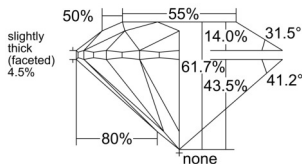

GIA®

FACSIMILE

GIA REPORT 1525434712

Verify this report at GIA.edu

GIA NATURAL DIAMOND DOSSIER®

June 16, 2025
GIA Report Number 1525434712
Shape and Cutting Style ..... Round Brilliant
Measurements ..... 5.49 - 5.52 x 3.40 mm

GRADING RESULTS

Carat Weight ..... 0.63 carat
Color Grade ..... E
Clarity Grade VS2
Cut Grade ..... Excellent

ADDITIONAL GRADING INFORMATION

Polish ..... Excellent
Symmetry ..... Excellent
Fluorescence ..... None
Clarity Characteristics..... Crystal, Cloud, Feather
Inscription(s): GIA 1525434712

PROPORTIONS

Profile to actual proportions