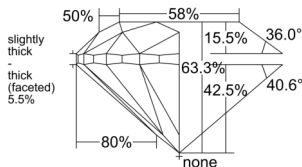

GIA®

FACSIMILE

GIA REPORT 1525414062

Verify this report at GIA.edu

GIA NATURAL DIAMOND DOSSIER®

June 07, 2025
GIA Report Number 1525414062
Shape and Cutting Style ..... Round Brilliant
Measurements ..... 4.83 - 4.87 x 3.07 mm

GRADING RESULTS

Carat Weight ..... 0.46 carat
Color Grade ..... H
Clarity Grade S11
Cut Grade ..... Very Good

ADDITIONAL GRADING INFORMATION

Polish ..... Very Good
Symmetry ..... Very Good
Fluorescence ..... None
Clarity Characteristics ..... Crystal, Cloud, Feather
Inscription(s): GIA 1525414062

PROPORTIONS

Profile to actual proportions