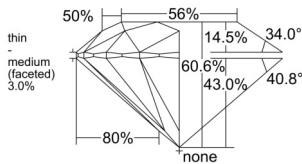

GIA®

FACSIMILE

GIA REPORT 1525378745

Verify this report at GIA.edu

GIA NATURAL DIAMOND DOSSIER®

June 04, 2025
GIA Report Number 1525378745
Shape and Cutting Style ..... Round Brilliant
Measurements ..... 5.20 - 5.22 x 3.16 mm

GRADING RESULTS

Carat Weight ..... 0.51 carat
Color Grade ..... D
Clarity Grade VVS1
Cut Grade ..... Excellent

ADDITIONAL GRADING INFORMATION

Polish ..... Excellent
Symmetry ..... Excellent
Fluorescence ..... Strong Blue
Clarity Characteristics ..... Pinpoint, Surface Graining
Inscription(s): GIA 1525378745

PROPORTIONS

GRADING SCALES

GIA COLOR SCALE

COLORLESS	D
	E
	F
	G
	H
	I
	J
NEAR COLORLESS	K
	L
FAIN	M
	N
	O
	P
VERY LIGHT	Q
	R
	S
	T
	U
	V
	W
	X
	Y
LIGHT	Z

GIA CLARITY SCALE

FLAWLESS	VERY VERY SLIGHTLY INCLUDED	VVS₁	
			VVS₂
INTERNALLY FLAWLESS	VERY SLIGHTLY INCLUDED	VS₁	
		VS₂	
SLIGHTLY INCLUDED	SLIGHTLY INCLUDED	SI₁	
		SI₂	
INCLUDED	INCLUDED	I₁	
		I₂	
		I₃	

GIA CUT SCALE

EXCELLENT	VERY GOOD	GOOD	FAIR	POOR