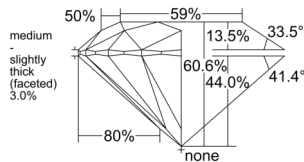

GIA®

FACSIMILE

GIA REPORT 1525362779

Verify this report at GIA.edu

GIA NATURAL DIAMOND DOSSIER®

June 13, 2025
GIA Report Number 1525362779
Shape and Cutting Style ..... Round Brilliant
Measurements ..... 6.12 - 6.16 x 3.72 mm

GRADING RESULTS

Carat Weight ..... 0.84 carat
Color Grade ..... D
Clarity Grade ..... Flawless
Cut Grade ..... Excellent

ADDITIONAL GRADING INFORMATION

Polish ..... Excellent
Symmetry ..... Excellent
Fluorescence ..... None
Clarity Characteristics ..... None
Inscription(s): GIA 1525362779

PROPORTIONS

Profile to actual proportions

GRADING SCALES

GIA COLOR SCALE

COLORESS	D
	E
	F
	G
	H
	I
	J
NEAR COLORESS	K
	L
Faint	M
	N
	O
	P
Very Light	Q
	R
	S
	T
	U
	V
Light	W
	X
	Y
	Z

GIA CLARITY SCALE

FLAWLESS	INTERNAL FLAWLESS	
		FLAWLESS
VERY VERY SLIGHTLY INCLUDED	VVS₁	
	VVS₂	
VERY SLIGHTLY INCLUDED	VS₁	
	VS₂	
SLIGHTLY INCLUDED	SI₁	
	SI₂	
INCLUDED	I₁	
	I₂	
	I₃	

GIA CUT SCALE

EXCELLENT	
	VERY GOOD
GOOD	
FAIR	
POOR