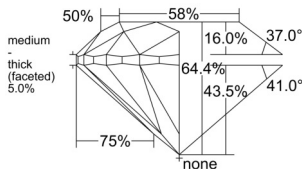

GIA®

FACSIMILE

GIA REPORT 1525202945

Verify this report at GIA.edu

GIA NATURAL DIAMOND DOSSIER®

May 20, 2025
GIA Report Number 1525202945
Shape and Cutting Style ..... Round Brilliant
Measurements ..... 4.94 - 4.96 x 3.19 mm

GRADING RESULTS

Carat Weight ..... 0.50 carat
Color Grade ..... M
Clarity Grade VVS1
Cut Grade ..... Very Good

ADDITIONAL GRADING INFORMATION

Polish ..... Excellent
Symmetry ..... Excellent
Fluorescence ..... None
Clarity Characteristics ..... Pinpoint
Inscription(s): GIA 1525202945

PROPORTIONS

Profile to actual proportions

GRADING SCALES

GIA COLOR SCALE	GIA CLARITY SCALE	GIA CUT SCALE
COLOURLESS	FLAWLESS	EXCELLENT
E	INTERNALLY FLAWLESS	
F	VVS₁	VERY GOOD
G		
H	VVS₂	GOOD
I	VS₁	
J	VS₂	FAIR
K	SI₁	
L	SI₂	POOR
M	I₁	
N	I₂	
O	I₃	
P		
Q		
R		
S		
T		
U		
V		
W		
X		
Y		
Z