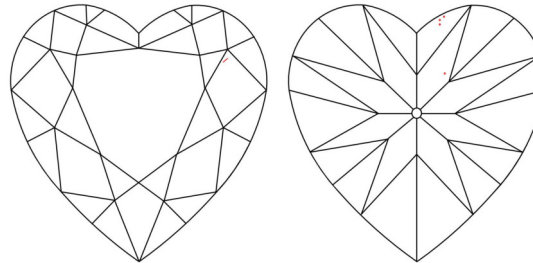

GIA NATURAL DIAMOND GRADING REPORT

July 28, 2025
 GIA Report Number *****38654
 Shape and Cutting Style Heart Brilliant
 Measurements 5.78 x 6.85 x 4.28 mm

GRADING RESULTS

Carat Weight 1.01 carat
 Color Grade J
 Clarity Grade VVS1

ADDITIONAL GRADING INFORMATION

Polish Excellent
 Symmetry Excellent
 Fluorescence Faint
 Inscription(s): GIA *****38654
 Comments: Surface graining is not shown.

PROPORTIONS

Profile not to actual proportions

CLARITY CHARACTERISTICS

KEY TO SYMBOLS*

- Pinpoint
- Feather

* Red symbols denote internal characteristics (inclusions). Green or black symbols denote external characteristics (blemishes). Diagram is an approximate representation of the diamond, and symbols shown indicate type, position, and approximate size of clarity characteristics. All clarity characteristics may not be shown. Details of finish are not shown.