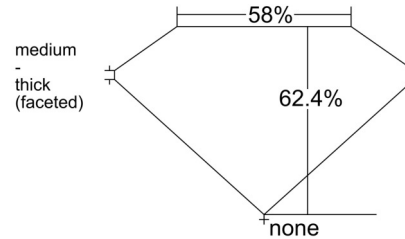

GIA NATURAL DIAMOND GRADING REPORT

July 28, 2025
 GIA Report Number *****38654
 Shape and Cutting Style Heart Brilliant
 Measurements 5.78 x 6.85 x 4.28 mm

GRADING RESULTS

Carat Weight 1.01 carat
 Color Grade J
 Clarity Grade VVS1

ADDITIONAL GRADING INFORMATION

Polish Excellent
 Symmetry Excellent
 Fluorescence Faint
 Inscription(s): GIA *****38654
 Comments: Surface graining is not shown.

PROPORTIONS

Profile not to actual proportions

CLARITY CHARACTERISTICS

KEY TO SYMBOLS*

- Pinpoint
- Feather

* Red symbols denote internal characteristics (inclusions). Green or black symbols denote external characteristics (blemishes). Diagram is an approximate representation of the diamond, and symbols shown indicate type, position, and approximate size of clarity characteristics. All clarity characteristics may not be shown. Details of finish are not shown.