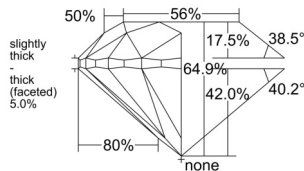

GIA®

FACSIMILE

GIA REPORT 1523833953

Verify this report at GIA.edu

GIA NATURAL DIAMOND DOSSIER®

July 17, 2025
GIA Report Number 1523833953
Shape and Cutting Style ..... Round Brilliant
Measurements ..... 5.49 - 5.55 x 3.58 mm

GRADING RESULTS

Carat Weight ..... 0.70 carat
Color Grade ..... G
Clarity Grade VVS1
Cut Grade ..... Very Good

ADDITIONAL GRADING INFORMATION

Polish ..... Excellent
Symmetry ..... Very Good
Fluorescence ..... Medium Blue
Clarity Characteristics..... Pinpoint, Feather, Manufacturing Remnant, Indented Natural
Inscription(s): GIA 1523833953

PROPORTIONS

Profile to actual proportions

GRADING SCALES

GIA COLOR SCALE

COLORLESS	D
	E
	F
	G
	H
	I
NEAR COLORLESS	J
	K
	L
FAIN	M
	N
	O
	P
VERY LIGHT	Q
	R
	S
	T
	U
	V
	W
	X
	Y
LIGHT	Z

GIA CLARITY SCALE

FLAWLESS	VERY VERY SLIGHTLY INCLUDED	I₁	
			I₂
INTERNALLY FLAWLESS	VERY SLIGHTLY INCLUDED	SI₁	
			SI₂
VVS₁	SLIGHTLY INCLUDED	I₁	
			I₂
VVS₂	VERY SLIGHTLY INCLUDED	I₃	
VS₁	VERY SLIGHTLY INCLUDED		
VS₂	VERY SLIGHTLY INCLUDED		
Slightly Included	VERY SLIGHTLY INCLUDED		
Slightly Included	VERY SLIGHTLY INCLUDED		
Slightly Included	VERY SLIGHTLY INCLUDED		

GIA CUT SCALE

EXCELLENT	VERY VERY SLIGHTLY INCLUDED	I₁	
			I₂
VERY GOOD	VERY SLIGHTLY INCLUDED	SI₁	
			SI₂
GOOD	SLIGHTLY INCLUDED	I₁	
			I₂
FAIR	VERY SLIGHTLY INCLUDED	I₃	
POOR	VERY SLIGHTLY INCLUDED