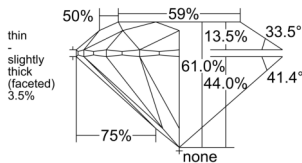

GIA®

FACSIMILE

GIA REPORT 1523799137

Verify this report at GIA.edu

GIA NATURAL DIAMOND DOSSIER®

July 15, 2025
GIA Report Number 1523799137
Shape and Cutting Style ..... Round Brilliant
Measurements ..... 5.45 - 5.47 x 3.33 mm

GRADING RESULTS

Carat Weight ..... 0.60 carat
Color Grade ..... G
Clarity Grade VVS1
Cut Grade ..... Excellent

ADDITIONAL GRADING INFORMATION

Polish ..... Excellent
Symmetry ..... Excellent
Fluorescence ..... None
Clarity Characteristics..... Cloud, Pinpoint, Feather
Inscription(s): GIA 1523799137

PROPORTIONS

Profile to actual proportions