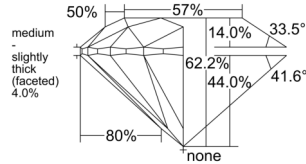

GIA®

FACSIMILE

GIA REPORT 1523751716

Verify this report at GIA.edu

GIA NATURAL DIAMOND DOSSIER®

July 10, 2025
GIA Report Number 1523751716
Shape and Cutting Style ..... Round Brilliant
Measurements ..... 5.26 - 5.27 x 3.28 mm

GRADING RESULTS

Carat Weight ..... 0.55 carat
Color Grade ..... G
Clarity Grade VS2
Cut Grade ..... Excellent

ADDITIONAL GRADING INFORMATION

Polish ..... Excellent
Symmetry ..... Excellent
Fluorescence ..... None
Clarity Characteristics ..... Crystal, Knot
Inscription(s): GIA 1523751716

PROPORTIONS

Profile to actual proportions