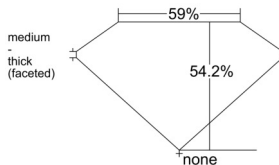

GIA®

FACSIMILE

GIA REPORT 1523744542

Verify this report at GIA.edu

GIA NATURAL DIAMOND DOSSIER®

July 09, 2025
GIA Report Number 1523744542
Shape and Cutting Style ..... Heart Brilliant
Measurements ..... 5.64 x 6.24 x 3.38 mm

GRADING RESULTS

Carat Weight ..... 0.70 carat
Color Grade ..... H
Clarity Grade VS1

ADDITIONAL GRADING INFORMATION

Polish ..... Excellent
Symmetry ..... Very Good
Fluorescence ..... None
Clarity Characteristics ..... Feather
Inscription(s): GIA 1523744542

PROPORTIONS

Profile not to actual proportions

GRADING SCALES

GIA COLOR SCALE		GIA CLARITY SCALE			
COLORLESS	D	VERY VERY SLIGHTLY INCLUDED	FLAWLESS		
	E		INTERNALLY FLAWLESS		
	F	VERY SLIGHTLY INCLUDED	VVS₁		
	G		VVS₂		
	H		VS₁		
	NEAR COLORLESS	I	SLIGHTLY INCLUDED	VS₂	
		J		SI₁	
		FAINT	K	INCLUDED	SI₂
			L		I₁
			M		I₂
VERT LIGHT	N	LIGHT	I₃		
	O				
	P				
	Q				
	R