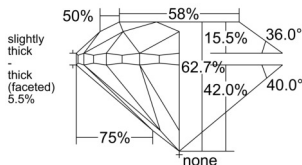

GIA®

FACSIMILE

GIA REPORT 1523740832

Verify this report at GIA.edu

GIA NATURAL DIAMOND DOSSIER®

July 11, 2025
GIA Report Number 1523740832
Shape and Cutting Style ..... Round Brilliant
Measurements ..... 4.97 - 5.01 x 3.13 mm

GRADING RESULTS

Carat Weight ..... 0.50 carat
Color Grade ..... H
Clarity Grade VS1
Cut Grade ..... Very Good

ADDITIONAL GRADING INFORMATION

Polish ..... Excellent
Symmetry ..... Very Good
Fluorescence ..... Medium Blue
Clarity Characteristics..... Crystal, Needle, Pinpoint
Inscription(s): GIA 1523740832

PROPORTIONS

Profile to actual proportions

GRADING SCALES

GIA COLOR SCALE	GIA CLARITY SCALE	GIA CUT SCALE	
D	FLAWLESS	EXCELLENT	
E	INTERNALLY FLAWLESS		
F		VVS₁	VERY GOOD
G	VVS₂		
H	VS₁	GOOD	
I	VS₂		
J	SI₁	FAIR	
K	SI₂		
L	I₁	POOR	
M	I₂		
N	I₃		
O			
P			
Q			
R			
S			
T			
U			
V			
W			
X			
Y			
Z