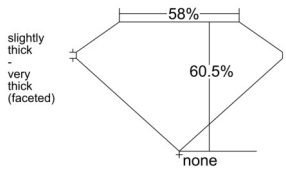

GIA®

FACSIMILE

GIA REPORT *****02891

Verify this report at GIA.edu

GIA NATURAL DIAMOND DOSSIER®

July 05, 2025
GIA Report Number *****02891
Shape and Cutting Style ..... Heart Brilliant
Measurements ..... 5.59 x 6.67 x 4.04 mm

GRADING RESULTS

Carat Weight ..... 0.91 carat
Color Grade I
Clarity Grade VS2

ADDITIONAL GRADING INFORMATION

Polish ..... Excellent
Symmetry ..... Excellent
Fluorescence ..... None
Clarity Characteristics ..... Crystal, Feather
Inscription(s): GIA *****02891

PROPORTIONS

Profile not to actual proportions

GRADING SCALES

GIA COLOR SCALE		GIA CLARITY SCALE		
NEAR COLORLESS	D	VERY VERY SLIGHTLY INCLUDED	FLAWLESS	
	E		INTERNALLY FLAWLESS	
	F	VERY SLIGHTLY INCLUDED	VVS₁	
	G		VVS₂	
	H		VS₁	
	FAINT	I	SLIGHTLY INCLUDED	VS₂
		J		SI₁
		K	INCLUDED	SI₂
		L		I₁
		M		I₂
VERT LIGHT	N	INCLUDED	I₃	
	O			
	P			
	Q			
LIGHT	R			
	S			
	T			
	U			
	V			
	W			
	X			
	Y			
	Z