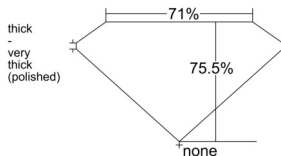

GIA®

FACSIMILE

GIA REPORT 1523677995

Verify this report at GIA.edu

GIA NATURAL DIAMOND DOSSIER®

July 08, 2025
GIA Report Number 1523677995
Shape and Cutting Style ..... **Square Modified Brilliant**
Measurements ..... 4.32 x 4.31 x 3.26 mm

GRADING RESULTS

Carat Weight ..... 0.53 carat
Color Grade ..... F
Clarity Grade VS1

ADDITIONAL GRADING INFORMATION

Polish ..... Excellent
Symmetry ..... Excellent
Fluorescence ..... Medium Blue
Clarity Characteristics..... **Crystal, Feather, Needle, Pinpoint**
Inscription(s): GIA 1523677995

PROPORTIONS

Profile not to actual proportions

GRADING SCALES

GIA COLOR SCALE		GIA CLARITY SCALE	
COLORLESS	D	VERY VERY SLIGHTLY INCLUDED	FLAWLESS
	E		INTERNALLY FLAWLESS
	F		VVS₁
	G		VVS₂
	H		VS₁
	I		VS₂
	J		SI₁
	K		SI₂
	L		I₁
	M		I₂
NEAR COLORLESS	N	SLIGHTLY INCLUDED	I₃
	O		
	P		
	Q		
FAINT	R	INCLUDED	
	S		
	T		
	U		
VERT LIGHT	V		
	W		
	X		
	Y		
LIGHT	Z