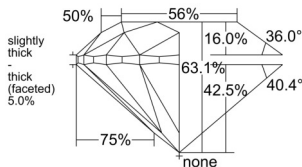

GIA®

FACSIMILE

GIA REPORT 1523516734

Verify this report at GIA.edu

GIA NATURAL DIAMOND DOSSIER®

June 16, 2025
GIA Report Number 1523516734
Shape and Cutting Style ..... Round Brilliant
Measurements ..... 4.95 - 5.02 x 3.15 mm

GRADING RESULTS

Carat Weight ..... 0.50 carat
Color Grade ..... G
Clarity Grade S11
Cut Grade ..... Very Good

ADDITIONAL GRADING INFORMATION

Polish ..... Very Good
Symmetry ..... Very Good
Fluorescence ..... None
Clarity Characteristics ..... Cloud
Inscription(s): GIA 1523516734

PROPORTIONS

Profile to actual proportions

GRADING SCALES

GIA COLOR SCALE	GIA CLARITY SCALE	GIA CUT SCALE	
D	FLAWLESS	EXCELLENT	
E	INTERNALLY FLAWLESS		
F		VVS₁	VERY GOOD
G	VVS₂		
H	VS₁	GOOD	
I	VS₂		
J	S1₁	FAIR	
K	S1₂		
L	I₁	POOR	
M	I₂		
N	I₃		
O			
P			
Q			
R			
S			
T			
U			
V			
W			
X			
Y			
Z