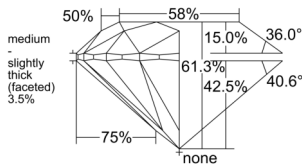

GIA®

FACSIMILE

GIA REPORT

1523501431

Verify this report at GIA.edu

GIA NATURAL DIAMOND DOSSIER®

June 14, 2025
GIA Report Number 1523501431
Shape and Cutting Style ..... Round Brilliant
Measurements ..... 5.45 - 5.47 x 3.35 mm

GRADING RESULTS

Carat Weight ..... 0.62 carat
Color Grade ..... G
Clarity Grade VVS2
Cut Grade ..... Excellent

ADDITIONAL GRADING INFORMATION

Polish ..... Excellent
Symmetry ..... Excellent
Fluorescence ..... None
Clarity Characteristics..... Cloud, Feather, Surface Graining
Inscription(s): GIA 1523501431

PROPORTIONS

GRADING SCALES

GIA COLOR SCALE

COLORED	D
	E
	F
	G
	H
	I
	J
NEAR COLORLESS	K
	L
Faint	M
	N
	O
	P
	Q
	R
	S
	T
	U
	V
	W
	X
	Y
Light	Z

GIA CLARITY SCALE

FLAWLESS	VERY VERY SLIGHTLY INCLUDED	VS₁	VS₂	SI₁	SI₂	I₁	I₂	I₃	
									FLAWLESS
INTERNALLY FLAWLESS	VERY SLIGHTLY INCLUDED								

GIA CUT SCALE

EXCELLENT
VERY GOOD
GOOD
FAIR
POOR