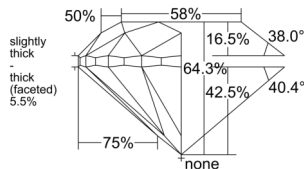

GIA®

FACSIMILE

GIA REPORT 1523486099

Verify this report at GIA.edu

GIA NATURAL DIAMOND DOSSIER®

June 14, 2025
GIA Report Number 1523486099
Shape and Cutting Style ..... Round Brilliant
Measurements ..... 4.89 - 4.96 x 3.17 mm

GRADING RESULTS

Carat Weight ..... 0.50 carat
Color Grade ..... E
Clarity Grade S11
Cut Grade ..... Very Good

ADDITIONAL GRADING INFORMATION

Polish ..... Excellent
Symmetry ..... Very Good
Fluorescence ..... Faint
Clarity Characteristics ..... Crystal
Inscription(s): GIA 1523486099

PROPORTIONS

Profile to actual proportions