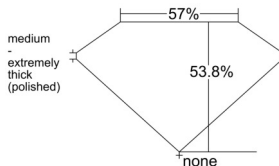

GIA®

FACSIMILE

GIA REPORT 1523477021

Verify this report at GIA.edu

GIA NATURAL DIAMOND DOSSIER®

June 13, 2025
GIA Report Number 1523477021
Shape and Cutting Style ..... **Modified Kite Mixed Cut**
Measurements ..... **7.86 x 5.04 x 2.71 mm**

GRADING RESULTS

Carat Weight ..... **0.70 carat**
Color Grade ..... **F**
Clarity Grade **VS1**

ADDITIONAL GRADING INFORMATION

Polish ..... **Excellent**
Symmetry ..... **Very Good**
Fluorescence ..... **None**
Clarity Characteristics..... **Feather, Crystal**
Inscription(s): GIA 1523477021

PROPORTIONS

Profile not to actual proportions

GRADING SCALES

GIA COLOR SCALE		GIA CLARITY SCALE			
COLORLESS	D	VERY VERY SLIGHTLY INCLUDED	FLAWLESS		
	E		INTERNALLY FLAWLESS		
	F	VERY SLIGHTLY INCLUDED	VVS₁		
	G		VVS₂		
	H		VS₁		
	NEAR COLORLESS	I	SLIGHTLY INCLUDED	VS₂	
		J		SI₁	
		FAINT	K	INCLUDED	SI₂
			L		I₁
			M		I₂
VERT LIGHT	N	LIGHT	I₃		
	O				
	P				
	Q				
	R