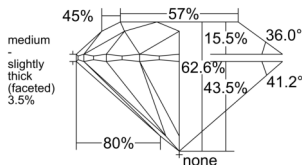

GIA®

FACSIMILE

GIA REPORT 1523459018

Verify this report at GIA.edu

GIA NATURAL DIAMOND DOSSIER®

June 11, 2025
GIA Report Number 1523459018
Shape and Cutting Style ..... Round Brilliant
Measurements ..... 4.73 - 4.76 x 2.97 mm

GRADING RESULTS

Carat Weight ..... 0.41 carat
Color Grade ..... E
Clarity Grade VVS1
Cut Grade ..... Excellent

ADDITIONAL GRADING INFORMATION

Polish ..... Excellent
Symmetry ..... Excellent
Fluorescence ..... Medium Blue
Clarity Characteristics ..... Pinpoint
Inscription(s): GIA 1523459018

PROPORTIONS

Profile to actual proportions

GRADING SCALES

GIA COLOR SCALE

COLORLESS	D
	E
	F
	G
	H
	I
	J
NEAR COLORLESS	K
	L
FAIN	M
	N
	O
	P
VERY LIGHT	Q
	R
	S
	T
	U
	V
	W
	X
	Y
LIGHT	Z

GIA CLARITY SCALE

FLAWLESS	INTERNAL FLAWLESS	
		FLAWLESS
VERY VERY SLIGHTLY INCLUDED	VVS₁	
	VVS₂	
VERY SLIGHTLY INCLUDED	VS₁	
	VS₂	
SLIGHTLY INCLUDED	SI₁	
	SI₂	
INCLUDED	I₁	
	I₂	
	I₃	

GIA CUT SCALE

EXCELLENT
VERY GOOD
GOOD
FAIR
POOR