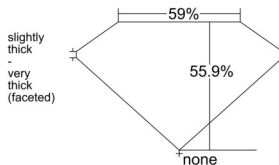

GIA®

FACSIMILE

GIA REPORT 1523444014

Verify this report at GIA.edu

GIA NATURAL DIAMOND DOSSIER®

June 10, 2025
GIA Report Number 1523444014
Shape and Cutting Style ..... Heart Brilliant
Measurements ..... 5.06 x 5.57 x 3.11 mm

GRADING RESULTS

Carat Weight ..... 0.51 carat
Color Grade ..... G
Clarity Grade VS2

ADDITIONAL GRADING INFORMATION

Polish ..... Excellent
Symmetry ..... Excellent
Fluorescence ..... None
Clarity Characteristics ..... Feather
Inscription(s): GIA 1523444014

PROPORTIONS

Profile not to actual proportions