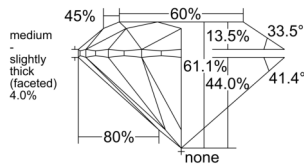

GIA®

FACSIMILE

GIA REPORT 1523443748

Verify this report at GIA.edu

GIA NATURAL DIAMOND DOSSIER®

July 04, 2025
GIA Report Number 1523443748
Shape and Cutting Style ..... Round Brilliant
Measurements ..... 4.44 - 4.47 x 2.72 mm

GRADING RESULTS

Carat Weight ..... 0.33 carat
Color Grade ..... E
Clarity Grade VS1
Cut Grade ..... Excellent

ADDITIONAL GRADING INFORMATION

Polish ..... Excellent
Symmetry ..... Excellent
Fluorescence ..... None
Clarity Characteristics ..... Cloud, Needle, Pinpoint
Inscription(s): GIA 1523443748

PROPORTIONS

Profile to actual proportions

GRADING SCALES

GIA COLOR SCALE	GIA CLARITY SCALE	GIA CUT SCALE	
D	FLAWLESS	EXCELLENT	
E	INTERNALLY FLAWLESS		
F		VVS₁	VERY GOOD
G	VVS₂		
H	VS₁	GOOD	
I	VS₂		
J	SI₁	FAIR	
K	SI₂		
L	I₁	POOR	
M	I₂		
N	I₃		
O			
P			
Q			
R			
S			
T			
U			
V			
W			
X			
Y			
Z