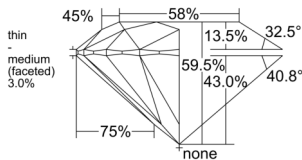

GIA®

FACSIMILE

GIA REPORT 1523390780

Verify this report at GIA.edu

GIA NATURAL DIAMOND DOSSIER®

June 05, 2025
GIA Report Number 1523390780
Shape and Cutting Style ..... Round Brilliant
Measurements ..... 5.79 - 5.81 x 3.45 mm

GRADING RESULTS

Carat Weight ..... 0.70 carat
Color Grade ..... G
Clarity Grade VVS1
Cut Grade ..... Excellent

ADDITIONAL GRADING INFORMATION

Polish ..... Excellent
Symmetry ..... Excellent
Fluorescence ..... Strong Blue
Clarity Characteristics ..... Pinpoint, Feather
Inscription(s): GIA 1523390780

PROPORTIONS

Profile to actual proportions