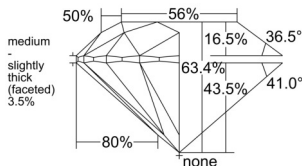

GIA®

FACSIMILE

GIA REPORT 1523371575

Verify this report at GIA.edu

GIA NATURAL DIAMOND DOSSIER®

June 04, 2025
GIA Report Number 1523371575
Shape and Cutting Style ..... Round Brilliant
Measurements ..... 5.86 - 5.91 x 3.73 mm

GRADING RESULTS

Carat Weight ..... 0.80 carat
Color Grade ..... E
Clarity Grade VS1
Cut Grade ..... Excellent

ADDITIONAL GRADING INFORMATION

Polish ..... Excellent
Symmetry ..... Excellent
Fluorescence ..... None
Clarity Characteristics..... Crystal, Cloud, Needle, Pinpoint
Inscription(s): GIA 1523371575

PROPORTIONS

GRADING SCALES

GIA COLOR SCALE	GIA CLARITY SCALE	GIA CUT SCALE
COLOURLESS	FLAWLESS	EXCELLENT
E	INTERNALLY FLAWLESS	
F	VVS₁	VERY GOOD
G		
H	VVS₂	GOOD
I	VS₁	
J	VS₂	FAIR
K	SI₁	
L	SI₂	POOR
M	I₁	
N	I₂	
O	I₃	
P		
Q		
R		
S		
T		
U		
V		
W		
X		
Y		
Z