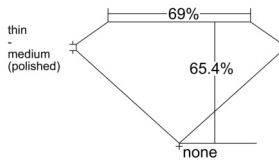

GIA®

FACSIMILE

GIA REPORT 1523305133

Verify this report at GIA.edu

GIA NATURAL DIAMOND DOSSIER®

June 03, 2025
GIA Report Number 1523305133
Shape and Cutting Style ..... Emerald Cut
Measurements ..... 6.25 x 4.43 x 2.90 mm

GRADING RESULTS

Carat Weight ..... 0.72 carat
Color Grade ..... F
Clarity Grade VS1

ADDITIONAL GRADING INFORMATION

Polish ..... Excellent
Symmetry ..... Very Good
Fluorescence ..... None
Clarity Characteristics..... Crystal, Pinpoint
Inscription(s): GIA 1523305133

PROPORTIONS

GRADING SCALES

GIA COLOR SCALE		GIA CLARITY SCALE			
COLORLESS	D	VERY VERY SLIGHTLY INCLUDED	FLAWLESS		
	E		INTERNALLY FLAWLESS		
	F		VVS₁		
	NEAR COLORLESS	G	VERY SLIGHTLY INCLUDED	VVS₂	
		H		VS₁	
		FAINT	I	SLIGHTLY INCLUDED	VS₂
			J		SI₁
	K		SI₂		
	VERT LIGHT		L	INCLUDED	I₁
			M		I₂
N			I₃		
O					
P					
Q					
R					
LIGHT	S				
	T				
	U				
	V				
	W				
	X				
Y					
Z