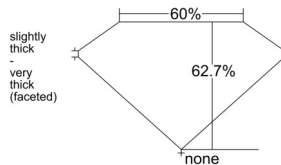

GIA®

FACSIMILE

GIA REPORT 1523186276

Verify this report at GIA.edu

GIA NATURAL DIAMOND DOSSIER®

May 19, 2025
GIA Report Number 1523186276
Shape and Cutting Style ..... Oval Brilliant
Measurements ..... 6.67 x 4.51 x 2.83 mm

GRADING RESULTS

Carat Weight ..... 0.55 carat
Color Grade ..... D
Clarity Grade VS1

ADDITIONAL GRADING INFORMATION

Polish ..... Excellent
Symmetry ..... Very Good
Fluorescence ..... None
Clarity Characteristics ..... Cloud
Inscription(s): GIA 1523186276

PROPORTIONS

Profile not to actual proportions

GRADING SCALES

GIA COLOR SCALE		GIA CLARITY SCALE	
COLORLESS	D	VERY VERY SLIGHTLY INCLUDED	FLAWLESS
	E		INTERNALLY FLAWLESS
	F		VVS₁
	G		VVS₂
	H		VS₁
	I		VS₂
	J		SI₁
	K		SI₂
	L		I₁
	M		I₂
NEAR COLORLESS	N	SLIGHTLY INCLUDED	I₃
	O		
	P		
	Q		
FAINT	R		
	S		
	T		
	U		
VERT LIGHT	V		
	W		
	X		
	Y		
LIGHT	Z