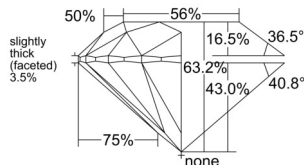

GIA®

FACSIMILE

GIA REPORT 1523066093

Verify this report at GIA.edu

GIA NATURAL DIAMOND DOSSIER®

May 08, 2025
GIA Report Number 1523066093
Shape and Cutting Style ..... Round Brilliant
Measurements ..... 5.63 - 5.67 x 3.57 mm

GRADING RESULTS

Carat Weight ..... 0.71 carat
Color Grade ..... M
Clarity Grade S11
Cut Grade ..... Excellent

ADDITIONAL GRADING INFORMATION

Polish ..... Excellent
Symmetry ..... Excellent
Fluorescence ..... Medium Blue
Clarity Characteristics ..... Crystal, Cloud
Inscription(s): GIA 1523066093

PROPORTIONS

Profile to actual proportions