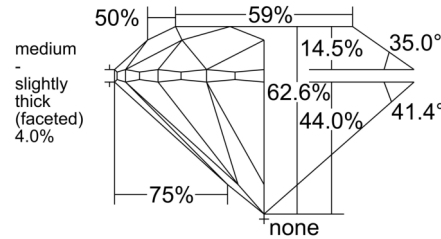

GIA NATURAL DIAMOND GRADING REPORT

March 25, 2025
GIA Report Number 1519713845
Shape and Cutting Style ..... Round Brilliant
Measurements ..... 6.35 - 6.39 x 3.98 mm

GRADING RESULTS

Carat Weight ..... 1.00 carat
Color Grade ..... D
Clarity Grade VVS2
Cut Grade ..... Excellent

ADDITIONAL GRADING INFORMATION

Polish ..... Excellent
Symmetry ..... Excellent
Fluorescence ..... Faint
Inscription(s): GIA 1519713845

Comments: Clouds are not shown. Additional pinpoints are not shown.

PROPORTIONS

Profile to actual proportions