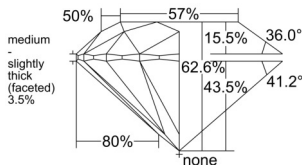

GIA®

FACSIMILE

GIA REPORT 1519484934

Verify this report at GIA.edu

GIA NATURAL DIAMOND DOSSIER®

February 21, 2025
GIA Report Number 1519484934
Shape and Cutting Style ..... Round Brilliant
Measurements ..... 4.72 - 4.75 x 2.96 mm

GRADING RESULTS

Carat Weight ..... 0.41 carat
Color Grade ..... G
Clarity Grade S11
Cut Grade ..... Excellent

ADDITIONAL GRADING INFORMATION

Polish ..... Excellent
Symmetry ..... Excellent
Fluorescence ..... None
Clarity Characteristics ..... Crystal, Cloud
Inscription(s): GIA 1519484934

PROPORTIONS

GRADING SCALES

GIA COLOR SCALE

COLORESS	D
	E
	F
	G
	H
	I
	J
NEAR COLORESS	K
	L
FANIT	M
	N
	O
	P
VERY LIGHT	R
	S
	T
	U
	V
	W
	X
	Y
LIGHT	Z

GIA CLARITY SCALE

VERY VERY SLIGHTLY INCLUDED	FLAWLESS
	INTERNALLY FLAWLESS
VERY SLIGHTLY INCLUDED	VVS₁
	VVS₂
SLIGHTLY INCLUDED	VS₁
	VS₂
INCLUDED	SI₁
	SI₂
	I₁
	I₂
	I₃

GIA CUT SCALE

EXCELLENT
VERY GOOD
GOOD
FAIR
POOR