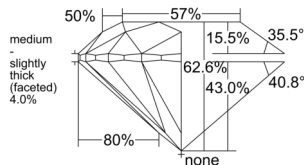

GIA®

FACSIMILE

GIA REPORT 1518734191

Verify this report at GIA.edu

GIA NATURAL DIAMOND DOSSIER®

March 26, 2025
GIA Report Number 1518734191
Shape and Cutting Style ..... Round Brilliant
Measurements ..... 5.24 - 5.25 x 3.29 mm

GRADING RESULTS

Carat Weight ..... 0.56 carat
Color Grade ..... D
Clarity Grade S11
Cut Grade ..... Excellent

ADDITIONAL GRADING INFORMATION

Polish ..... Excellent
Symmetry ..... Excellent
Fluorescence ..... Faint
Clarity Characteristics ..... Crystal, Cloud
Inscription(s): GIA 1518734191

PROPORTIONS

GRADING SCALES

GIA COLOR SCALE

COLORLESS	D
	E
	F
	G
	H
	I
	J
NEAR COLORLESS	K
	L
	M
	N
	O
	P
	Q
	R
	S
	T
	U
	V
	W
	X
	Y
LIGHT	Z

GIA CLARITY SCALE

FLAWLESS	INTERNAL FLAWLESS	
		FLAWLESS
VERY VERY SLIGHTLY INCLUDED	VVS₁	
	VVS₂	
VERY SLIGHTLY INCLUDED	VS₁	
	VS₂	
SLIGHTLY INCLUDED	SI₁	
	SI₂	
INCLUDED	I₁	
	I₂	
	I₃	

GIA CUT SCALE

EXCELLENT
VERY GOOD
GOOD
FAIR
POOR