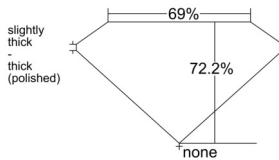

GIA®

FACSIMILE

GIA REPORT 1518405506

Verify this report at GIA.edu

GIA NATURAL DIAMOND DOSSIER®

February 11, 2025
GIA Report Number 1518405506
Shape and Cutting Style ..... Square Modified Brilliant
Measurements ..... 4.38 x 4.33 x 3.12 mm

GRADING RESULTS

Carat Weight ..... 0.51 carat
Color Grade ..... G
Clarity Grade VS1

ADDITIONAL GRADING INFORMATION

Polish ..... Excellent
Symmetry ..... Very Good
Fluorescence ..... None
Clarity Characteristics..... Crystal, Needle, Pinpoint, Cloud
Inscription(s): GIA 1518405506

PROPORTIONS

Profile not to actual proportions

GRADING SCALES

GIA COLOR SCALE		GIA CLARITY SCALE			
COLORLESS	D	VERY VERY SLIGHTLY INCLUDED	FLAWLESS		
	E		INTERNALLY FLAWLESS		
	F	VERY SLIGHTLY INCLUDED	VS₁		
	G		VS₂		
	H		VS₁		
	NEAR COLORLESS	I	SLIGHTLY INCLUDED	VS₂	
		J		SI₁	
		FAINT	K	INCLUDED	SI₂
			L		I₁
			M		I₂
VERT LIGHT	N	INCLUDED	I₃		
	O				
	P				
	Q				
	R				
LIGHT	S				
	T				
	U				
	V				
	W				
X					
Y					
Z