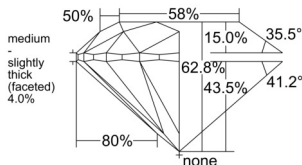

GIA®

FACSIMILE

GIA REPORT 1518298616

Verify this report at GIA.edu

GIA NATURAL DIAMOND DOSSIER®

January 28, 2025
GIA Report Number 1518298616
Shape and Cutting Style ..... Round Brilliant
Measurements ..... 4.91 - 4.92 x 3.09 mm

GRADING RESULTS

Carat Weight ..... 0.46 carat
Color Grade I
Clarity Grade SI2
Cut Grade ..... Excellent

ADDITIONAL GRADING INFORMATION

Polish ..... Excellent
Symmetry ..... Excellent
Fluorescence ..... None
Clarity Characteristics ..... Crystal
Inscription(s): GIA 1518298616

PROPORTIONS

GRADING SCALES

GIA COLOR SCALE

COLORESS	D
	E
	F
	G
	H
	I
	J
NEAR COLORESS	K
	L
FANIT	M
	N
	O
	P
VERY LIGHT	Q
	R
	S
	T
	U
	V
	W
	X
	Y
LIGHT	Z

GIA CLARITY SCALE

FLAWLESS	VERY VERY SLIGHTLY INCLUDED	VVS₁	VVS₂	VS₁	VS₂	SI₁	SI₂	I₁	I₂	I₃	
											VERY SLIGHTLY INCLUDED
INTERNALLY FLAWLESS											

GIA CUT SCALE

EXCELLENT
VERY GOOD
GOOD
FAIR
POOR