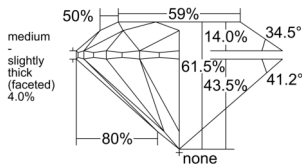

GIA®

FACSIMILE

GIA REPORT 1518204480

Verify this report at GIA.edu

GIA NATURAL DIAMOND DOSSIER®

January 16, 2025
GIA Report Number 1518204480
Shape and Cutting Style ..... Round Brilliant
Measurements ..... 5.17 - 5.19 x 3.18 mm

GRADING RESULTS

Carat Weight ..... 0.53 carat
Color Grade ..... F
Clarity Grade VS2
Cut Grade ..... Excellent

ADDITIONAL GRADING INFORMATION

Polish ..... Excellent
Symmetry ..... Excellent
Fluorescence ..... Medium Blue
Clarity Characteristics ..... Crystal, Cloud
Inscription(s): GIA 1518204480

PROPORTIONS

Profile to actual proportions

GRADING SCALES

GIA COLOR SCALE

COLORESS	D
	E
	F
	G
	H
	I
	J
NEAR COLORESS	K
	L
FANIT	M
	N
	O
	P
VERY LIGHT	R
	S
	T
	U
	V
	W
	X
	Y
LIGHT	Z

GIA CLARITY SCALE

VERY VERY SLIGHTLY INCLUDED	FLAWLESS
	INTERNALLY FLAWLESS
VERY SLIGHTLY INCLUDED	VVS₁
	VVS₂
SLIGHTLY INCLUDED	VS₁
	VS₂
INCLUDED	SI₁
	SI₂
	I₁
	I₂
	I₃

GIA CUT SCALE

EXCELLENT
VERY GOOD
GOOD
FAIR
POOR