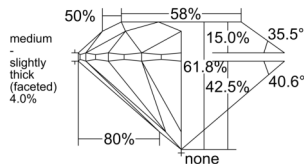

GIA®

FACSIMILE

GIA REPORT

1517172298

Verify this report at GIA.edu

GIA NATURAL DIAMOND DOSSIER®

January 09, 2025
GIA Report Number 1517172298
Shape and Cutting Style ..... Round Brilliant
Measurements ..... 5.37 - 5.40 x 3.33 mm

GRADING RESULTS

Carat Weight ..... 0.60 carat
Color Grade ..... K
Clarity Grade S11
Cut Grade ..... Excellent

ADDITIONAL GRADING INFORMATION

Polish ..... Excellent
Symmetry ..... Excellent
Fluorescence ..... None
Clarity Characteristics ..... Cloud, Crystal, Feather
Inscription(s): GIA 1517172298

PROPORTIONS

Profile to actual proportions

GRADING SCALES

GIA COLOR SCALE

COLORLESS	D
	E
	F
	G
	H
	I
	J
NEAR COLORLESS	K
	L
Faint	M
	N
	O
	P
Very Light	Q
	R
	S
	T
	U
	V
Light	W
	X
	Y
	Z

GIA CLARITY SCALE

FLAWLESS	FLAWLESS	
		EXCELLENT
INTERNALLY FLAWLESS	VVS₁	
		VERY GOOD
VVS₂	VS₁	
		GOOD
VS₂	SI₁	
		SI₂
FAIR		
	POOR	
I₁		
I₂		
I₃		

GIA CUT SCALE

EXCELLENT
VERY GOOD
GOOD
FAIR
POOR