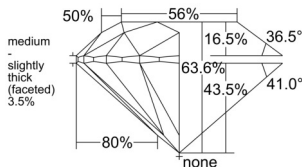

GIA®

FACSIMILE

GIA REPORT 1515914474

Verify this report at gia.edu

GIA NATURAL DIAMOND DOSSIER®

April 18, 2025
GIA Report Number 1515914474
Shape and Cutting Style ..... Round Brilliant
Measurements ..... 5.26 - 5.30 x 3.36 mm

GRADING RESULTS

Carat Weight ..... 0.58 carat
Color Grade ..... H
Clarity Grade S11
Cut Grade ..... Excellent

ADDITIONAL GRADING INFORMATION

Polish ..... Excellent
Symmetry ..... Very Good
Fluorescence ..... None
Clarity Characteristics..... Crystal, Cloud, Feather
Inscription(s): GIA 1515914474

PROPORTIONS

GRADING SCALES

GIA
COLOR
SCALE

COLORLESS	D
	E
	F
	G
	H
	I
NEAR COLORLESS	J
	K
	L
FAIN	M
	N
	O
	P
VERY LIGHT	Q
	R
	S
	T
	U
	V
LIGHT	W
	X
	Y
	Z

GIA
CLARITY
SCALE

VERY VERY SLIGHTLY INCLUDED	FLAWLESS
	INTERNALLY FLAWLESS
VERY SLIGHTLY INCLUDED	VVS₁
	VVS₂
SLIGHTLY INCLUDED	VS₁
	VS₂
INCLUDED	S1₁
	S1₂
	I₁
	I₂
	I₃

GIA
CUT
SCALE

EXCELLENT
VERY GOOD
GOOD
FAIR
POOR