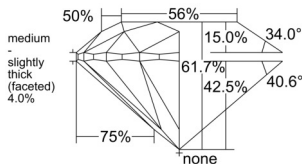

GIA®

FACSIMILE

GIA REPORT 1515874390

Verify this report at GIA.edu

GIA NATURAL DIAMOND DOSSIER®

April 14, 2025
GIA Report Number 1515874390
Shape and Cutting Style ..... Round Brilliant
Measurements ..... 5.06 - 5.09 x 3.13 mm

GRADING RESULTS

Carat Weight ..... 0.50 carat
Color Grade I
Clarity Grade VS2
Cut Grade ..... Excellent

ADDITIONAL GRADING INFORMATION

Polish ..... Excellent
Symmetry ..... Excellent
Fluorescence ..... None
Clarity Characteristics ..... Cloud
Inscription(s): GIA 1515874390

PROPORTIONS

GRADING SCALES

GIA COLOR SCALE	GIA CLARITY SCALE	GIA CUT SCALE	
D	FLAWLESS	EXCELLENT	
E	INTERNALLY FLAWLESS		
F		VVS₁	VERY GOOD
G	VVS₂		
H	VS₁	GOOD	
I	VS₂		
J	SI₁	FAIR	
K	SI₂		
L	I₁	POOR	
M	I₂		
N	I₃		
O			
P			
Q			
R			
S			
T			
U			
V			
W			
X			
Y			
Z