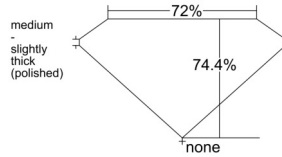

GIA®

FACSIMILE

GIA REPORT 1515842769

Verify this report at GIA.edu

GIA NATURAL DIAMOND DOSSIER®

April 09, 2025
GIA Report Number 1515842769
Shape and Cutting Style ..... Square Modified Brilliant
Measurements ..... 4.70 x 4.57 x 3.40 mm

GRADING RESULTS

Carat Weight ..... 0.61 carat
Color Grade I
Clarity Grade VVS1

ADDITIONAL GRADING INFORMATION

Polish ..... Excellent
Symmetry ..... Very Good
Fluorescence ..... None
Clarity Characteristics ..... Pinpoint, Feather
Inscription(s): GIA 1515842769

PROPORTIONS

Profile not to actual proportions

GRADING SCALES

GIA COLOR SCALE		GIA CLARITY SCALE			
COLORLESS	D	VERY VERY SLIGHTLY INCLUDED	FLAWLESS		
	E		INTERNALLY FLAWLESS		
	F	VERY SLIGHTLY INCLUDED	VVS₁		
	G		VVS₂		
	H		VS₁		
	NEAR COLORLESS	I	SLIGHTLY INCLUDED	VS₂	
		J		SI₁	
		FAINT	K	INCLUDED	SI₂
			L		I₁
			M		I₂
VERY LIGHT			N	NOT GRADED	I₃
			O		
			P		
	Q				
LIGHT	R				
	S				
	T				
	U				
	V				
	Z