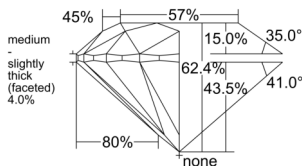

GIA®

FACSIMILE

GIA REPORT 1515648997

Verify this report at GIA.edu

GIA NATURAL DIAMOND DOSSIER®

March 18, 2025
GIA Report Number 1515648997
Shape and Cutting Style ..... Round Brilliant
Measurements ..... 5.30 - 5.33 x 3.32 mm

GRADING RESULTS

Carat Weight ..... 0.58 carat
Color Grade I
Clarity Grade VS1
Cut Grade ..... Excellent

ADDITIONAL GRADING INFORMATION

Polish ..... Excellent
Symmetry ..... Excellent
Fluorescence ..... None
Clarity Characteristics ..... Feather, Cloud, Pinpoint
Inspection(s): GIA 1515648997

PROPORTIONS

GRADING SCALES

GIA COLOR SCALE

COLORLESS	D
	E
	F
	G
	H
	I
	J
NEAR COLORLESS	K
	L
FAIN	M
	N
	O
	P
VERY LIGHT	Q
	R
	S
	T
	U
	V
	W
	X
	Y
LIGHT	Z

GIA CLARITY SCALE

FLAWLESS	INTERNAL FLAWLESS	
		FLAWLESS
VERY VERY SLIGHTLY INCLUDED	VVS₁	
	VVS₂	
VERY SLIGHTLY INCLUDED	VS₁	
	VS₂	
SLIGHTLY INCLUDED	SI₁	
	SI₂	
INCLUDED	I₁	
	I₂	
	I₃	

GIA CUT SCALE

EXCELLENT
VERY GOOD
GOOD
FAIR
POOR