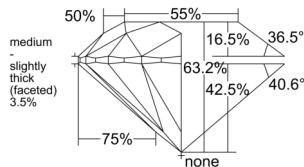

GIA®

FACSIMILE

GIA REPORT 1515647306

Verify this report at GIA.edu

GIA NATURAL DIAMOND DOSSIER®

March 18, 2025
GIA Report Number 1515647306
Shape and Cutting Style ..... Round Brilliant
Measurements ..... 5.85 - 5.91 x 3.72 mm

GRADING RESULTS

Carat Weight ..... 0.80 carat
Color Grade ..... K
Clarity Grade SI2
Cut Grade ..... Excellent

ADDITIONAL GRADING INFORMATION

Polish ..... Excellent
Symmetry ..... Excellent
Fluorescence ..... Medium Blue
Clarity Characteristics ..... Crystal
Inscription(s): GIA 1515647306

PROPORTIONS

Profile to actual proportions