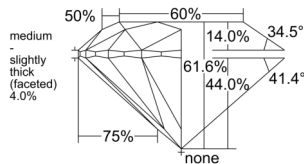

GIA®

FACSIMILE

GIA REPORT 1515621958

Verify this report at GIA.edu

GIA NATURAL DIAMOND DOSSIER®

March 17, 2025
GIA Report Number 1515621958
Shape and Cutting Style ..... Round Brilliant
Measurements ..... 4.33 - 4.36 x 2.68 mm

GRADING RESULTS

Carat Weight ..... 0.31 carat
Color Grade ..... D
Clarity Grade VS2
Cut Grade ..... Excellent

ADDITIONAL GRADING INFORMATION

Polish ..... Excellent
Symmetry ..... Excellent
Fluorescence ..... Medium Blue
Clarity Characteristics ..... Crystal, Cloud
Inscription(s): GIA 1515621958

PROPORTIONS

Profile to actual proportions

GRADING SCALES

GIA COLOR SCALE	GIA CLARITY SCALE	GIA CUT SCALE	
D	FLAWLESS	EXCELLENT	
E	INTERNALLY FLAWLESS		
F		VVS₁	VERY GOOD
G	VVS₂		
H	VS₁	GOOD	
I	VS₂		
J	SI₁	FAIR	
K	SI₂		
L	I₁	POOR	
M	I₂		
N	I₃		
O			
P			
Q			
R			
S			
T			
U			
V			
W			
X			
Y			
Z