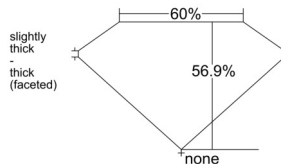

GIA®

FACSIMILE

GIA REPORT

*****76980

Verify this report at GIA.edu

GIA NATURAL DIAMOND DOSSIER®

March 07, 2025

GIA Report Number *****76980

Shape and Cutting Style ..... Heart Brilliant

Measurements ..... 5.54 x 6.18 x 3.52 mm

GRADING RESULTS

Carat Weight ..... 0.70 carat

Color Grade ..... J

Clarity Grade VVS2

ADDITIONAL GRADING INFORMATION

Polish ..... Excellent

Symmetry ..... Excellent

Fluorescence ..... Faint

Clarity Characteristics ..... Cloud

Inscription(s): GIA *****76980

PROPORTIONS

Profile not to actual proportions

GRADING SCALES

GIA COLOR SCALE		GIA CLARITY SCALE		
COLORLESS	D	VERY VERY SLIGHTLY INCLUDED	FLAWLESS	
	E		INTERNALLY FLAWLESS	
	F	VERY SLIGHTLY INCLUDED	VVS₁	
	G		VVS₂	
	NEAR COLORLESS	H	INCLUDED	VS₁
		I		VS₂
		J	SLIGHTLY INCLUDED	S₁
		K		S₂
	FAINT	L	INCLUDED	I₁
		M		I₂
N		I₃		
O				
P				
Q				
VERT LIGHT	R			
	S			
	T			
	U			
LIGHT	V			
	W			
	X			
	Y			
	Z