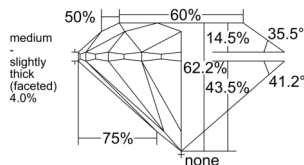

GIA®

FACSIMILE

GIA REPORT 1515451837

Verify this report at GIA.edu

GIA NATURAL DIAMOND DOSSIER®

February 18, 2025
GIA Report Number 1515451837
Shape and Cutting Style ..... Round Brilliant
Measurements ..... 5.37 - 5.40 x 3.35 mm

GRADING RESULTS

Carat Weight ..... 0.60 carat
Color Grade ..... D
Clarity Grade S11
Cut Grade ..... Excellent

ADDITIONAL GRADING INFORMATION

Polish ..... Excellent
Symmetry ..... Excellent
Fluorescence ..... Faint
Clarity Characteristics ..... Crystal, Feather
Inscription(s): GIA 1515451837

PROPORTIONS

Profile to actual proportions