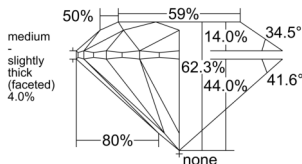

GIA®

FACSIMILE

GIA NATURAL DIAMOND DOSSIER®

April 25, 2025
GIA Report Number 1513979789
Shape and Cutting Style ..... Round Brilliant
Measurements ..... 5.11 - 5.12 x 3.19 mm

GRADING RESULTS

Carat Weight ..... 0.51 carat
Color Grade ..... D
Clarity Grade VS2
Cut Grade ..... Excellent

ADDITIONAL GRADING INFORMATION

Polish ..... Excellent
Symmetry ..... Excellent
Fluorescence ..... None
Clarity Characteristics ..... Cloud
Inscription(s): GIA 1513979789

GIA REPORT 1513979789

Verify this report at GIA.edu

PROPORTIONS

Profile to actual proportions