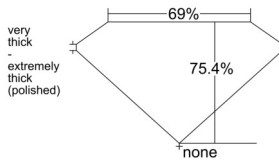

GIA®

FACSIMILE

GIA REPORT 1513764215

Verify this report at GIA.edu

GIA NATURAL DIAMOND DOSSIER®

March 31, 2025
GIA Report Number 1513764215
Shape and Cutting Style ..... Square Modified Brilliant
Measurements ..... 5.16 x 4.98 x 3.75 mm

GRADING RESULTS

Carat Weight ..... 0.87 carat
Color Grade ..... J
Clarity Grade VS2

ADDITIONAL GRADING INFORMATION

Polish ..... Excellent
Symmetry ..... Very Good
Fluorescence ..... None
Clarity Characteristics..... Crystal, Cloud, Feather
Inscription(s): GIA 1513764215

PROPORTIONS

Profile not to actual proportions

GRADING SCALES

GIA COLOR SCALE		GIA CLARITY SCALE	
COLORLESS	D	VERY VERY SLIGHTLY INCLUDED	FLAWLESS
	E		INTERNALLY FLAWLESS
	F		VVS₁
	G		VVS₂
	H		VS₁
	I		VS₂
	J		SI₁
	K		SI₂
	L		I₁
	M		I₂
NEAR COLORLESS	N	SLIGHTLY INCLUDED	I₃
	O		
	P		
	Q		
FAINT	R		
	S		
	T		
	U		
VERY LIGHT	V		
	W		
	X		
	Y		
LIGHT	Z