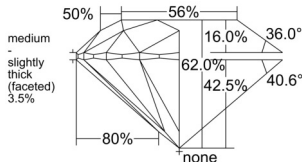

GIA®

FACSIMILE

GIA REPORT 1513594699

Verify this report at GIA.edu

GIA NATURAL DIAMOND DOSSIER®

March 17, 2025
GIA Report Number 1513594699
Shape and Cutting Style ..... Round Brilliant
Measurements ..... 5.18 - 5.19 x 3.22 mm

GRADING RESULTS

Carat Weight ..... 0.53 carat
Color Grade ..... D
Clarity Grade VS2
Cut Grade ..... Excellent

ADDITIONAL GRADING INFORMATION

Polish ..... Excellent
Symmetry ..... Excellent
Fluorescence ..... None
Clarity Characteristics ..... Crystal
Inscription(s): GIA 1513594699

PROPORTIONS

GRADING SCALES

GIA COLOR SCALE

COLOREDNESS	D
	E
	F
	G
	H
	I
	J
NEAR COLORLESS	K
	L
Faint	M
	N
	O
	P
Very Light	R
	S
	T
	U
	V
Light	W
	X
	Y
	Z

GIA CLARITY SCALE

FLAWLESS	INTERNAL FLAWLESS	
		FLAWLESS
VERY VERY SLIGHTLY INCLUDED	VVS₁	
	VVS₂	
VERY SLIGHTLY INCLUDED	VS₁	
	VS₂	
SLIGHTLY INCLUDED	SI₁	
	SI₂	
INCLUDED	I₁	
	I₂	
	I₃	

GIA CUT SCALE

EXCELLENT
VERY GOOD
GOOD
FAIR
POOR