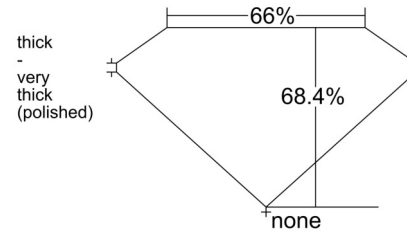

GIA NATURAL DIAMOND GRADING REPORT

March 18, 2025

GIA Report Number 1513566183

Shape and Cutting Style ..... Cut-Cornered Rectangular
Modified Brilliant

Measurements ..... 6.82 x 5.47 x 3.74 mm

GRADING RESULTS

Carat Weight ..... 1.38 carat

Color Grade ..... N

Clarity Grade VS2

ADDITIONAL GRADING INFORMATION

Polish ..... Excellent

Symmetry ..... Very Good

Fluorescence ..... None

Inscription(s): GIA 1513566183

Comments: Additional clouds are not shown. Pinpoints are not shown.

PROPORTIONS

Profile not to actual proportions