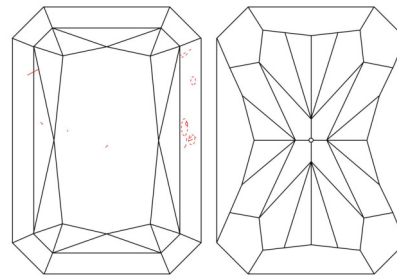

CLARITY CHARACTERISTICS

KEY TO SYMBOLS*

- Cloud
- Crystal
- Feather
- Needle

* Red symbols denote internal characteristics (inclusions). Green or black symbols denote external characteristics (blemishes). Diagram is an approximate representation of the diamond, and symbols shown indicate type, position, and approximate size of clarity characteristics. All clarity characteristics may not be shown. Details of finish are not shown.

GRADING SCALES

GIA COLOR SCALE

COLOURLESS	D
	E
	F
NEAR COLOURLESS	G
	H
	I
FANT	J
	K
	L
VERY LIGHT	M
	N
	O
LIGHT	P
	Q
	R
	S
	T
	U
	V
W	
X	
Y	
Z	

GIA CLARITY SCALE

reportcheck.gia.edu

The results documented in this report refer only to the diamond described, and were obtained using the techniques and equipment available to GIA at the time of examination. This report is not a guarantee or valuation. For additional information and important limitations and disclaimers, please see GIA.edu/terms or call +1 800 421 7250 or +1 760 603 4500. ©2023 Gemological Institute of America, Inc.

THE SECURITY FEATURES IN THIS DOCUMENT, INCLUDING THE HOLOGRAM, SECURITY SCREEN AND MICROPRINT LINES, IN ADDITION TO THOSE NOT LISTED, EXCEED DOCUMENT SECURITY INDUSTRY GUIDELINES.