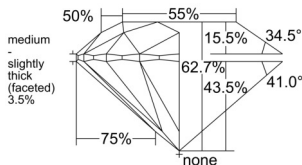

GIA®

FACSIMILE

GIA REPORT 1513161644

Verify this report at GIA.edu

GIA NATURAL DIAMOND DOSSIER®

January 08, 2025
GIA Report Number 1513161644
Shape and Cutting Style ..... Round Brilliant
Measurements ..... 5.25 - 5.27 x 3.30 mm

GRADING RESULTS

Carat Weight ..... 0.56 carat
Color Grade ..... J
Clarity Grade S11
Cut Grade ..... Excellent

ADDITIONAL GRADING INFORMATION

Polish ..... Excellent
Symmetry ..... Excellent
Fluorescence ..... None
Clarity Characteristics ..... Crystal, Feather
Inscription(s): GIA 1513161644

PROPORTIONS

GRADING SCALES

GIA COLOR SCALE

COLOURLESS	D
	E
	F
	G
	H
	I
NEAR COLOURLESS	J
	K
	L
FAIN	M
	N
	O
	P
VERY LIGHT	Q
	R
	S
	T
	U
	V
	W
	X
	Y
LIGHT	Z

GIA CLARITY SCALE

GIA CUT SCALE

EXCELLENT
VERY GOOD
GOOD
FAIR
POOR