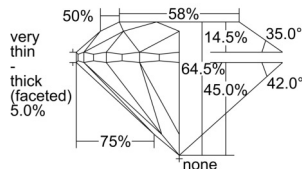

GIA®

FACSIMILE

GIA REPORT 1509787176

Verify this report at GIA.edu

GIA NATURAL DIAMOND DOSSIER®

November 06, 2024
GIA Report Number 1509787176
Shape and Cutting Style ..... Round Brilliant
Measurements ..... 4.60 - 4.63 x 2.98 mm

GRADING RESULTS

Carat Weight ..... 0.40 carat
Color Grade L
Clarity Grade VS1
Cut Grade ..... Very Good

ADDITIONAL GRADING INFORMATION

Polish ..... Excellent
Symmetry ..... Very Good
Fluorescence ..... Strong Blue
Clarity Characteristics..... Crystal, Feather, Pinpoint, Indented
Natural

Inscription(s): GIA 1509787176

PROPORTIONS

Profile to actual proportions